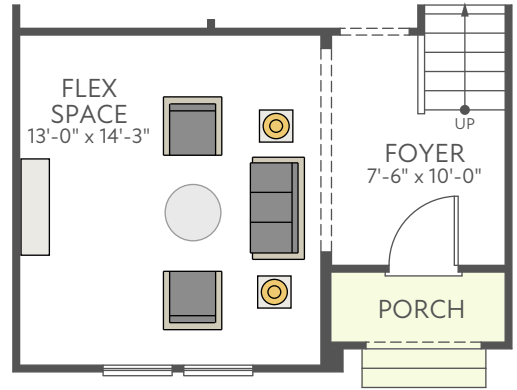

FIRST FLOOR EXTERIOR STYLE A

SECOND FLOOR EXTERIOR STYLE A

THIRD FLOOR EXTERIOR STYLE A

OPT. FIREPLACE

OPT. 12' SLIDING GLASS DOOR

OPT. GOURMET KITCHEN

OPT. SHOWER AT BATH 3

OPT. TILE SHOWER AT PRIMARY BATH

OPT. BATHROOM 3 AT FLEX SPACE

OPT. BEDROOM 4 WITH BATH

FIRST FLOOR EXTERIOR STYLE B

FIRST FLOOR EXTERIOR STYLE C

SECOND FLOOR EXTERIOR STYLE B

SECOND FLOOR EXTERIOR STYLE C

THIRD FLOOR EXTERIOR STYLE B

THIRD FLOOR EXTERIOR STYLE C