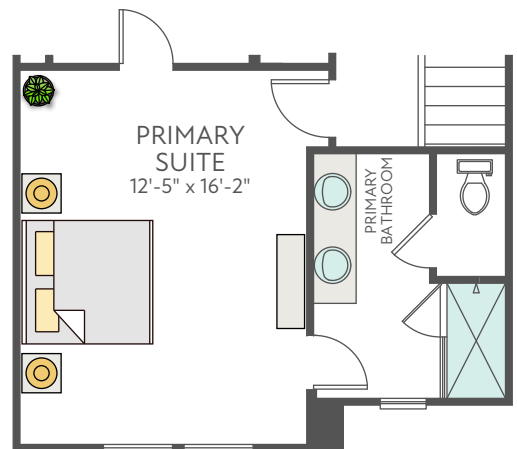

FIRST FLOOR EXTERIOR STYLE A

SECOND FLOOR EXTERIOR STYLE A

THIRD FLOOR EXTERIOR STYLE A

OPT. FIREPLACE

OPT. 12' SLIDING GLASS DOOR

OPT. GOURMET KITCHEN

OPT. SHOWER AT BATH 3

OPT. TILE SHOWER AT PRIMARY BATH

OPT. BATHROOM 3 AT FLEX SPACE

OPT. BEDROOM 4 WITH BATH

FIRST FLOOR EXTERIOR STYLE B

FIRST FLOOR EXTERIOR STYLE C

SECOND FLOOR EXTERIOR STYLE B

SECOND FLOOR EXTERIOR STYLE C

THIRD FLOOR EXTERIOR STYLE B

THIRD FLOOR EXTERIOR STYLE C