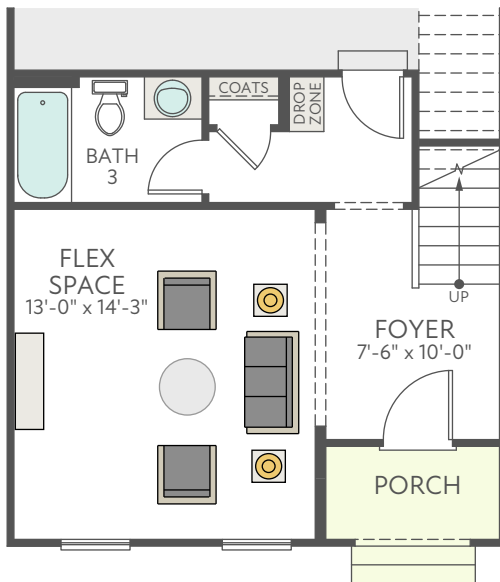

FIRST FLOOR EXTERIOR STYLE A

SECOND FLOOR EXTERIOR STYLE A

THIRD FLOOR EXTERIOR STYLE A

OPT. FIREPLACE

OPT. 12' SLIDING GLASS DOOR

OPT. GOURMET KITCHEN

OPT. SHOWER AT BATH 3

OPT. TILE SHOWER AT PRIMARY BATH

OPT. BATHROOM 3 AT FLEX SPACE

OPT. BEDROOM 4 WITH BATH

FIRST FLOOR EXTERIOR STYLE B

FIRST FLOOR EXTERIOR STYLE C

SECOND FLOOR EXTERIOR STYLE B

SECOND FLOOR EXTERIOR STYLE C

THIRD FLOOR EXTERIOR STYLE B

THIRD FLOOR EXTERIOR STYLE C