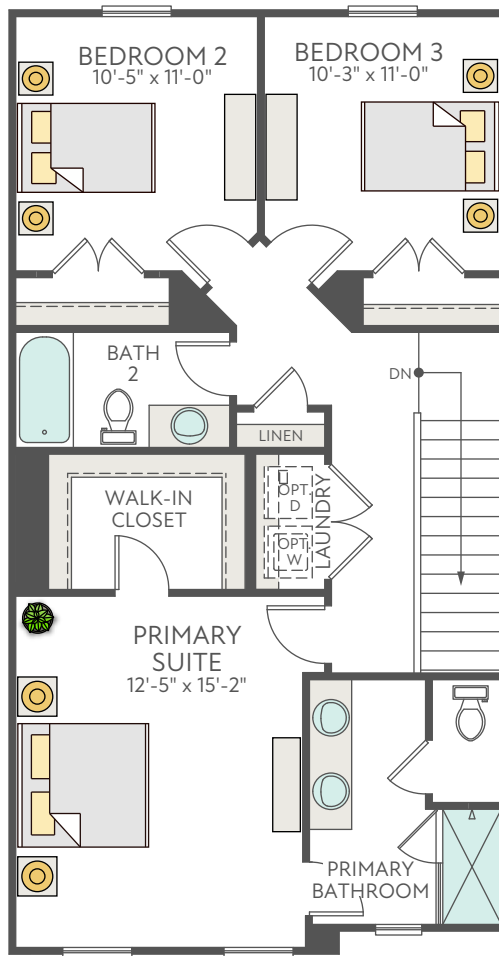

FIRST FLOOR EXTERIOR STYLE A

SECOND FLOOR EXTERIOR STYLE A

THIRD FLOOR EXTERIOR STYLE A

OPT. FIREPLACE

OPT. 12' SLIDING GLASS DOOR

OPT. GOURMET KITCHEN

OPT. SHOWER AT BATH 3

OPT. TILE SHOWER AT PRIMARY BATH

OPT. BATHROOM 3 AT FLEX SPACE

OPT. BEDROOM 4 WITH BATH

FIRST FLOOR EXTERIOR STYLE B

FIRST FLOOR EXTERIOR STYLE C

SECOND FLOOR EXTERIOR STYLE B

SECOND FLOOR EXTERIOR STYLE C

THIRD FLOOR EXTERIOR STYLE B

THIRD FLOOR EXTERIOR STYLE C