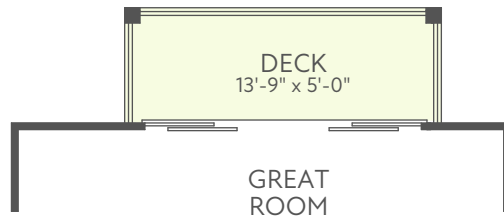

FIRST FLOOR EXTERIOR STYLE A

SECOND FLOOR EXTERIOR STYLE A

THIRD FLOOR EXTERIOR STYLE A

OPT. FIREPLACE

OPT. 12' SLIDING GLASS DOOR

OPT. GOURMET KITCHEN

OPT. SHOWER AT BATH 3

OPT. TILE SHOWER AT PRIMARY BATH

OPT. BATHROOM 3 AT FLEX SPACE

OPT. BEDROOM 4 WITH BATH

FIRST FLOOR EXTERIOR STYLE B

FIRST FLOOR EXTERIOR STYLE C

SECOND FLOOR EXTERIOR STYLE B

SECOND FLOOR EXTERIOR STYLE C

THIRD FLOOR EXTERIOR STYLE B

THIRD FLOOR EXTERIOR STYLE C