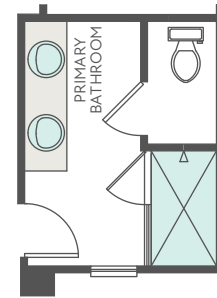

FIRST FLOOR EXTERIOR STYLE A

SECOND FLOOR EXTERIOR STYLE A

THIRD FLOOR EXTERIOR STYLE A

OPT. FIREPLACE

OPT. 12' SLIDING GLASS DOOR

OPT. GOURMET KITCHEN

OPT. SHOWER AT BATH 3

OPT. TILE SHOWER AT PRIMARY BATH

OPT. BATHROOM 3 AT FLEX SPACE

OPT. BEDROOM 4 WITH BATH

FIRST FLOOR EXTERIOR STYLE B

FIRST FLOOR EXTERIOR STYLE C

SECOND FLOOR EXTERIOR STYLE B

SECOND FLOOR EXTERIOR STYLE C

THIRD FLOOR EXTERIOR STYLE B

THIRD FLOOR EXTERIOR STYLE C