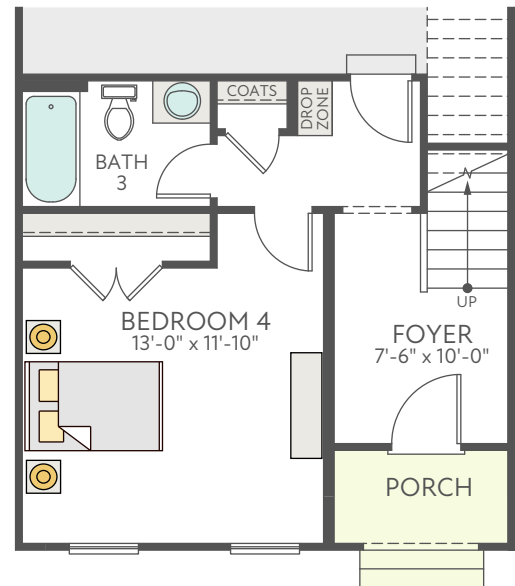

FIRST FLOOR EXTERIOR STYLE A

SECOND FLOOR EXTERIOR STYLE A

THIRD FLOOR EXTERIOR STYLE A

OPT. FIREPLACE

OPT. 12' SLIDING GLASS DOOR

OPT. GOURMET KITCHEN

OPT. SHOWER AT BATH 3

OPT. TILE SHOWER AT PRIMARY BATH

OPT. BATHROOM 3 AT FLEX SPACE

OPT. BEDROOM 4 WITH BATH

FIRST FLOOR EXTERIOR STYLE B

FIRST FLOOR EXTERIOR STYLE C

SECOND FLOOR EXTERIOR STYLE B

SECOND FLOOR EXTERIOR STYLE C

THIRD FLOOR EXTERIOR STYLE B

THIRD FLOOR EXTERIOR STYLE C