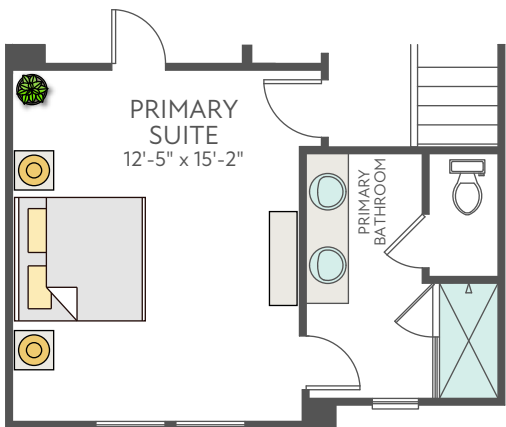

FIRST FLOOR EXTERIOR STYLE A

SECOND FLOOR EXTERIOR STYLE A

THIRD FLOOR EXTERIOR STYLE A

OPT. FIREPLACE

OPT. 12' SLIDING GLASS DOOR

OPT. GOURMET KITCHEN

OPT. SHOWER AT BATH 3

OPT. TILE SHOWER AT PRIMARY BATH

OPT. BATHROOM 3 AT FLEX SPACE

OPT. BEDROOM 4 WITH BATH

FIRST FLOOR EXTERIOR STYLE B

FIRST FLOOR EXTERIOR STYLE C

SECOND FLOOR EXTERIOR STYLE B

SECOND FLOOR EXTERIOR STYLE C

THIRD FLOOR EXTERIOR STYLE B

THIRD FLOOR EXTERIOR STYLE C