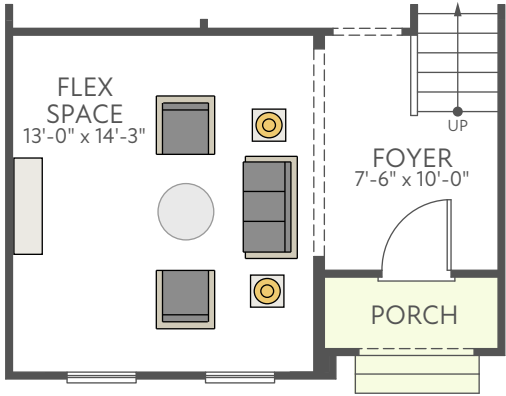

FIRST FLOOR EXTERIOR STYLE A

SECOND FLOOR EXTERIOR STYLE A

THIRD FLOOR EXTERIOR STYLE A

OPT. FIREPLACE

OPT. 12' SLIDING GLASS DOOR

OPT. GOURMET KITCHEN

OPT. SHOWER AT BATH 3

OPT. TILE SHOWER AT PRIMARY BATH

OPT. BATHROOM 3 AT FLEX SPACE

OPT. BEDROOM 4 WITH BATH

FIRST FLOOR EXTERIOR STYLE B

FIRST FLOOR EXTERIOR STYLE C

SECOND FLOOR EXTERIOR STYLE B

SECOND FLOOR EXTERIOR STYLE C

THIRD FLOOR EXTERIOR STYLE B

THIRD FLOOR EXTERIOR STYLE C