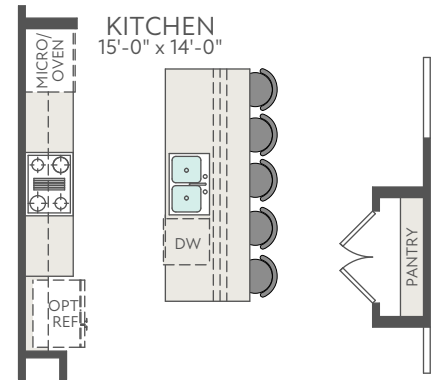

FIRST FLOOR EXTERIOR STYLE A

SECOND FLOOR EXTERIOR STYLE A

THIRD FLOOR EXTERIOR STYLE A

OPT. FIREPLACE

OPT. 12' SLIDING GLASS DOOR

OPT. GOURMET KITCHEN

OPT. SHOWER AT BATH 3

OPT. TILE SHOWER AT PRIMARY BATH

OPT. BATHROOM 3 AT FLEX SPACE

OPT. BEDROOM 4 WITH BATH

FIRST FLOOR EXTERIOR STYLE B

FIRST FLOOR EXTERIOR STYLE C

SECOND FLOOR EXTERIOR STYLE B

SECOND FLOOR EXTERIOR STYLE C

THIRD FLOOR EXTERIOR STYLE B

THIRD FLOOR EXTERIOR STYLE C