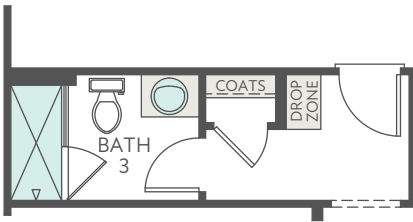

FIRST FLOOR EXTERIOR STYLE A

SECOND FLOOR EXTERIOR STYLE A

THIRD FLOOR EXTERIOR STYLE A

OPT. FIREPLACE

OPT. 12' SLIDING GLASS DOOR

OPT. GOURMET KITCHEN

OPT. SHOWER AT BATH 3

OPT. TILE SHOWER AT PRIMARY BATH

OPT. BATHROOM 3 AT FLEX SPACE

OPT. BEDROOM 4 WITH BATH

FIRST FLOOR EXTERIOR STYLE B

FIRST FLOOR EXTERIOR STYLE C

SECOND FLOOR EXTERIOR STYLE B

SECOND FLOOR EXTERIOR STYLE C

THIRD FLOOR EXTERIOR STYLE B

THIRD FLOOR EXTERIOR STYLE C