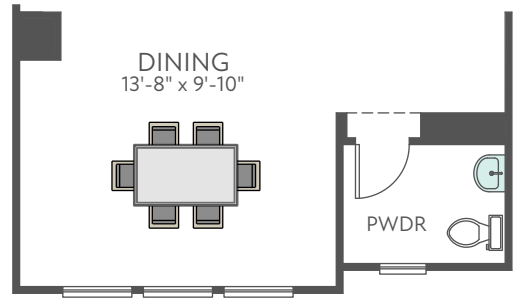

FIRST FLOOR EXTERIOR STYLE A

SECOND FLOOR EXTERIOR STYLE A

THIRD FLOOR EXTERIOR STYLE A

OPT. FIREPLACE

OPT. 12' SLIDING GLASS DOOR

OPT. GOURMET KITCHEN

OPT. SHOWER AT BATH 3

OPT. TILE SHOWER AT PRIMARY BATH

OPT. BATHROOM 3 AT FLEX SPACE

OPT. BEDROOM 4 WITH BATH

FIRST FLOOR EXTERIOR STYLE B

FIRST FLOOR EXTERIOR STYLE C

SECOND FLOOR EXTERIOR STYLE B

SECOND FLOOR EXTERIOR STYLE C

THIRD FLOOR EXTERIOR STYLE B

THIRD FLOOR EXTERIOR STYLE C