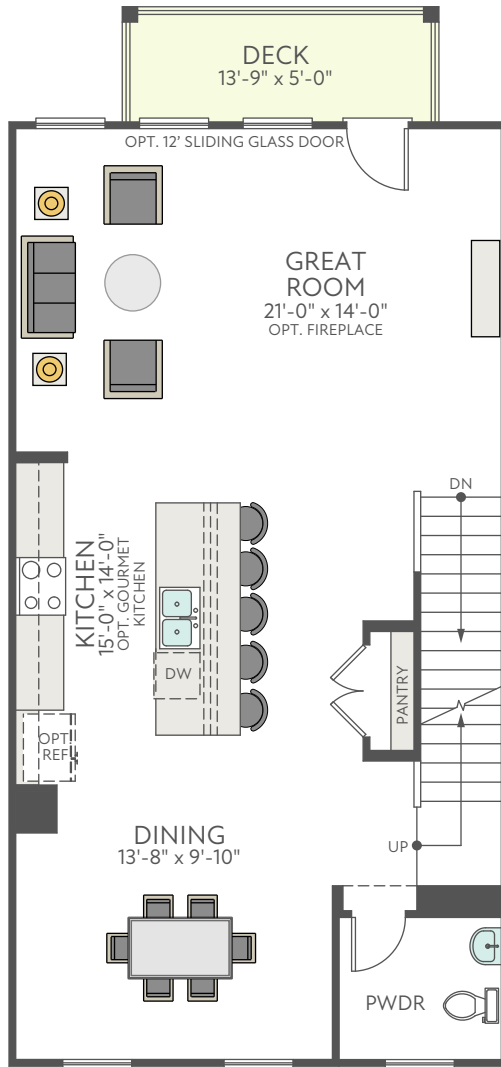

FIRST FLOOR EXTERIOR STYLE A

SECOND FLOOR EXTERIOR STYLE A

THIRD FLOOR EXTERIOR STYLE A

OPT. FIREPLACE

OPT. 12' SLIDING GLASS DOOR

OPT. GOURMET KITCHEN

OPT. SHOWER AT BATH 3

OPT. TILE SHOWER AT PRIMARY BATH

OPT. BATHROOM 3 AT FLEX SPACE

OPT. BEDROOM 4 WITH BATH

FIRST FLOOR EXTERIOR STYLE B

FIRST FLOOR EXTERIOR STYLE C

SECOND FLOOR EXTERIOR STYLE B

SECOND FLOOR EXTERIOR STYLE C

THIRD FLOOR EXTERIOR STYLE B

THIRD FLOOR EXTERIOR STYLE C