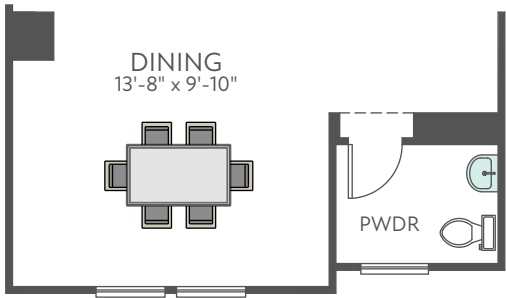

FIRST FLOOR EXTERIOR STYLE A

SECOND FLOOR EXTERIOR STYLE A

THIRD FLOOR EXTERIOR STYLE A

OPT. FIREPLACE

OPT. 12' SLIDING GLASS DOOR

OPT. GOURMET KITCHEN

OPT. SHOWER AT BATH 3

OPT. TILE SHOWER AT PRIMARY BATH

OPT. BATHROOM 3 AT FLEX SPACE

OPT. BEDROOM 4 WITH BATH

FIRST FLOOR EXTERIOR STYLE B

FIRST FLOOR EXTERIOR STYLE C

SECOND FLOOR EXTERIOR STYLE B

SECOND FLOOR EXTERIOR STYLE C

THIRD FLOOR EXTERIOR STYLE B

THIRD FLOOR EXTERIOR STYLE C